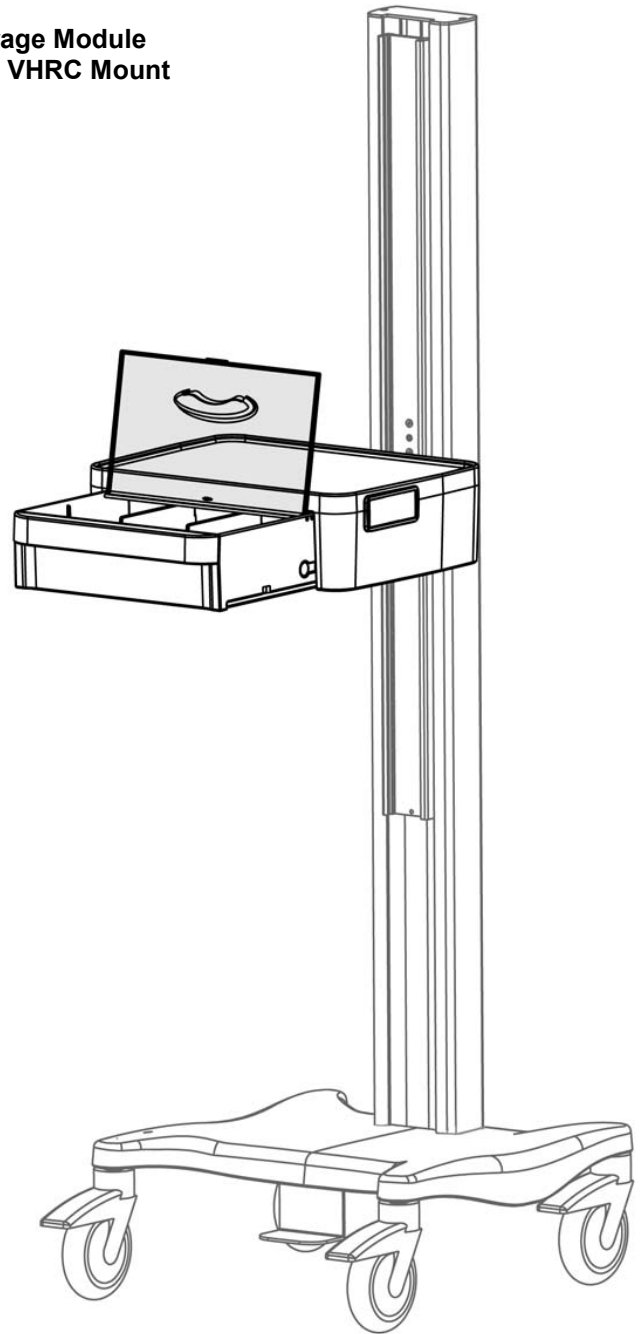

### Stor-Locx™ Storage Module Channel Mount and VHRC Mount

#### Weight Capacity:

Overall: 20 lbs/9.1 kg total including cassette contents

Cassette contents: 7.5 lbs/3.4 kg maximum

RST-0007-66

10 lbs

4.53 kg

Prod. Weight

RST-0007-69

10.5 lbs

4.76 kg

Prod. Weight

GCX part number RST-0007-66 can be installed on any GCX channel. RST-0007-69 is limited to GCX mobile applications which provide clearance for the accessory bins.

1/8"

X2