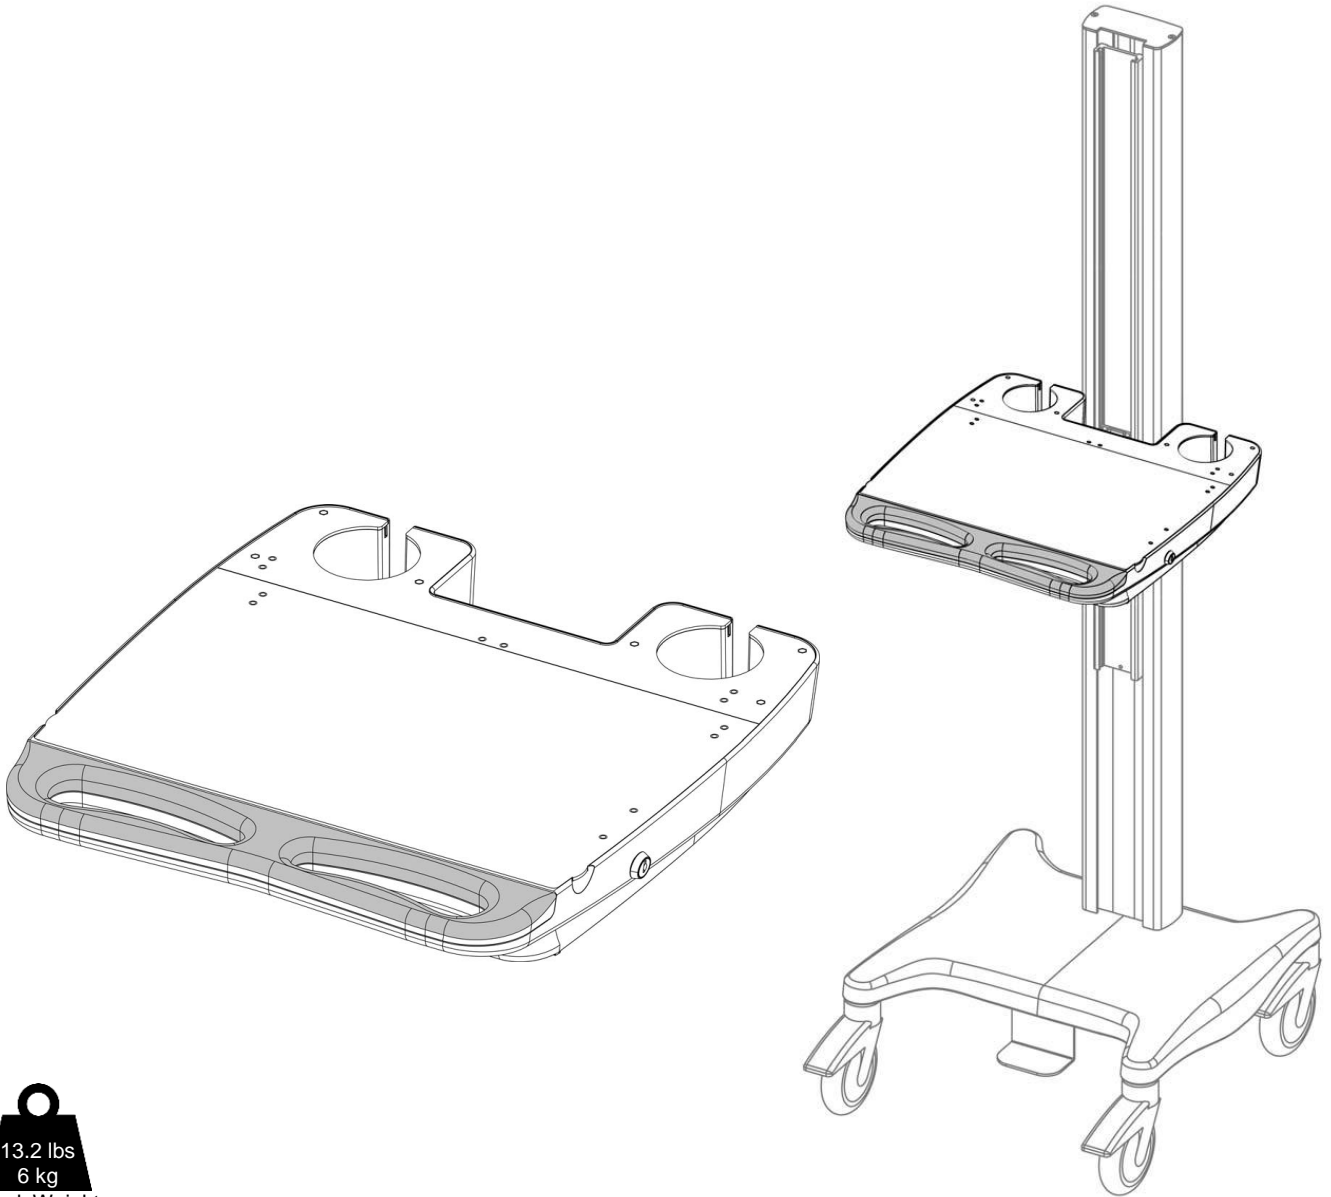

Installation Guide

Storage Module with Lock

13.2 lbs
6 kg
Prod. Weight

X4

X2