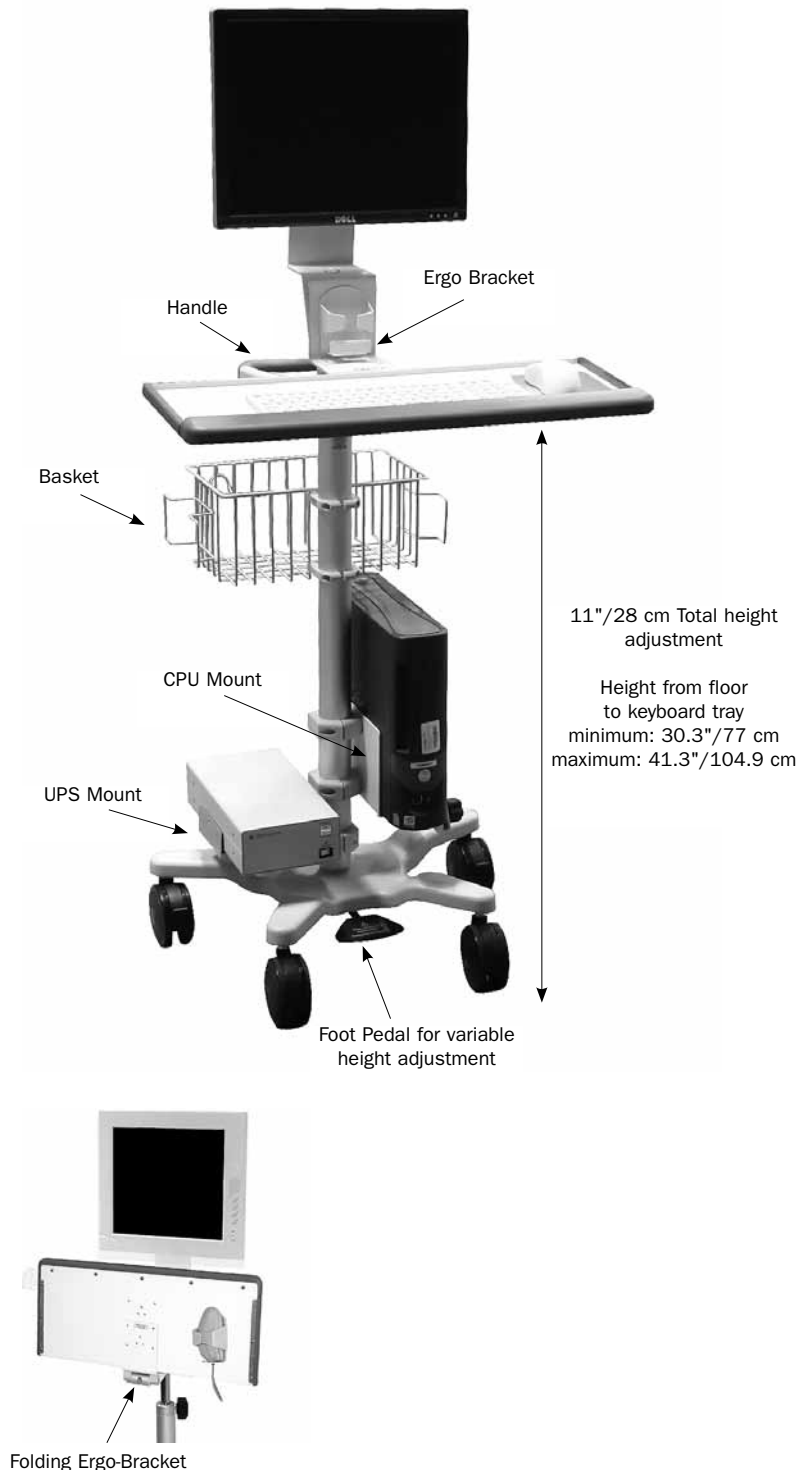

Information System Component Mobile Mounting Solutions – VHRS™

VHRS Variable Height Roll Stand with Foot Pedal for Flat Panel/Keyboard Combinations

FLP-0004-67

- VESA® FDMI™ 75/100 mm compatible
- Weight range: 20 - 35 lbs/9.1 - 15.9 kg
- Minimum/maximum height to keyboard: 30.3 - 41.3"/77 - 104.9 cm
- Minimum/maximum height to middle of display mounting plate: 44 - 55"/111.8 - 139.7 cm
- Weight range: 20 - 35 lbs/9.1 - 15.9 kg (150N)
- Includes: 24"/61 cm post assembly and handle
- 11"/28 cm height adjustment range
- 25"/63.5 cm diameter aluminum base
- 4"/10.2 cm diameter dual wheel nylon casters (2 locking and 3 non-locking) for easy transition over uneven surfaces
- Foot pedal control for height adjustability
- Gas spring-assisted for easy height adjustment
- A wide variety of accessories are available for practical convenience and cable management

Ergo Bracket for Flat Panel/Keyboard Combinations

FLP-0004-83

- Provides a secure, ergonomic mounting solution for both the flat panel display and keyboard
- Provides ergonomic separation of the display and keyboard with independent display tilt adjustment
- Adjustable tilt for display
- VESA® FDMI™ 75/100 mm compatible
- Accepts all GCX Keyboards
- Product weight: 7.5 lbs/3.4 kg

Keyboard Tray – 25.8"/65.5 cm

WM-0023-32

- 25.8"/65.5 cm wide tray
- Padded wrist rest and side bumpers
- 8"/20.3 cm x 8"/20.3 cm mouse surfaces (both sides)
- Includes mouse house and mouse pads
- Product weight: 5.5 lbs/2.5 kg

Options:

Folding Ergo-Bracket for Flat Panel/Keyboard Combinations

FLP-0004-89

- Folding ergo-bracket allows the keyboard tray/plate to be folded upward for security or to save space
- Provides ergonomic separation of display and keyboard with independent display tilt adjustment
- Accepts all GCX keyboard trays/plates
- VESA® FDMI™ 75/100 mm compatible
- Clearance can be less than 12"/30.5 cm from wall (depending on arm)