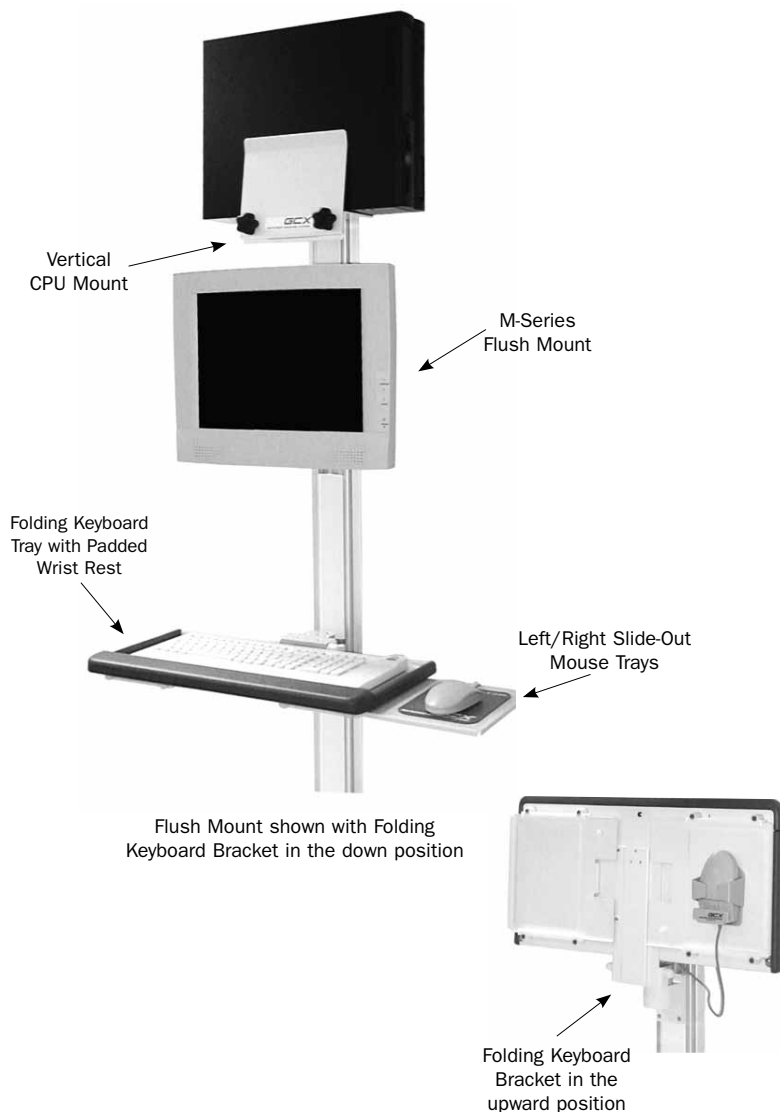

M-Series™ Flush Mount Folding Keyboard Bracket Keyboard Tray with Left/Right Extension Trays Vertical CPU Mount

M-Series Flush Mount for Flat Panel Display FLP-0009-04

- Flush mount permits mounting in areas with limited clearance and/or space
- Provides 5.3"/13.3 cm clearance from the wall
- VESA® FDMI™ 75/100 mm compatible
- Tilt mechanism maximum load: 30 lbs/13.6 kg
- Total arm maximum load: 60 lbs/27.3 kg

NOTE: Channel sold separately

Flush Folding Keyboard Mount WM-0010-67

- Flush folding mount allows keyboard tray to fold within 4"/10.2 cm from wall
- Does not include keyboard tray

Keyboard Tray – 20.8"/52.8 cm with Left/Right Mouse Trays

WM-0023-47

- 20.8"/52.8 cm wide tray for standard keyboard with left/right 8"/20.3 cm x 6.5"/16.5 cm slide-out mouse trays
- Padded wrist rest
- Includes mouse house, mouse pads

CPU Channel Mount for 3 - 4.5"/7.6 - 11.4 cm Wide CPU

WM-0007-41

- 25 lbs/11.4 kg maximum load
- 14"/35.6 cm maximum height
- 14"/35.6 cm maximum depth

GCX is an ISO 9001 registered company (TUV-Essen)
GCX, VHRC, VHRS, VHM, PRC, M-Series, PolyMount and PolyQuip are trademarks of GCX Corporation.