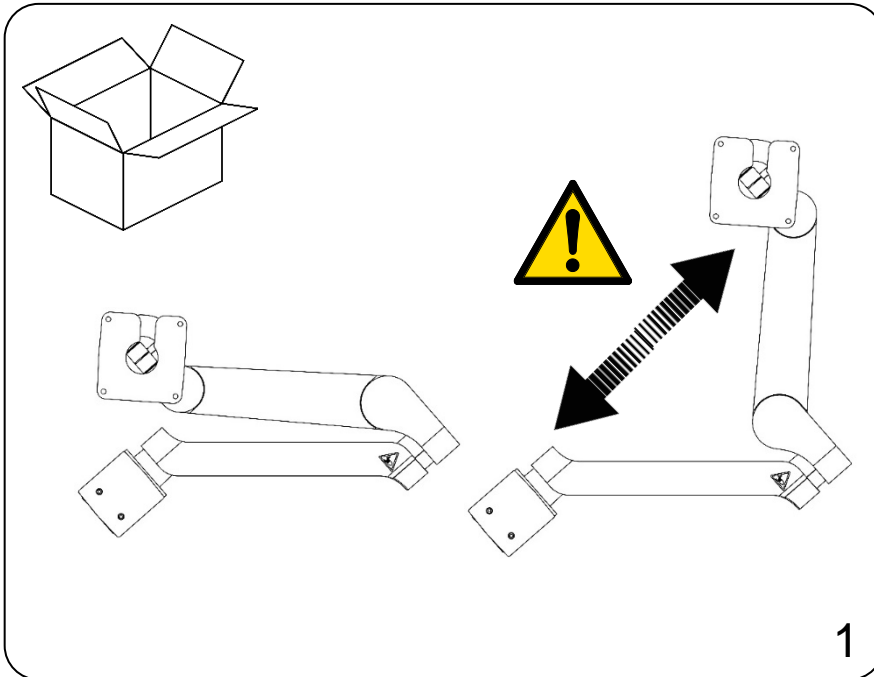

VHM-T Variable Height Arm with Angled Rear Extension

W	M MAX W x (D + 38 mm)
0.7 – 1.8 kg 1.5 – 4.0 lb	0.90 N-m 8.0 lb-in
1.6 - 2.7 kg 3.5 - 6.0 lb	1.36 N-m 12.0 lb-in

3