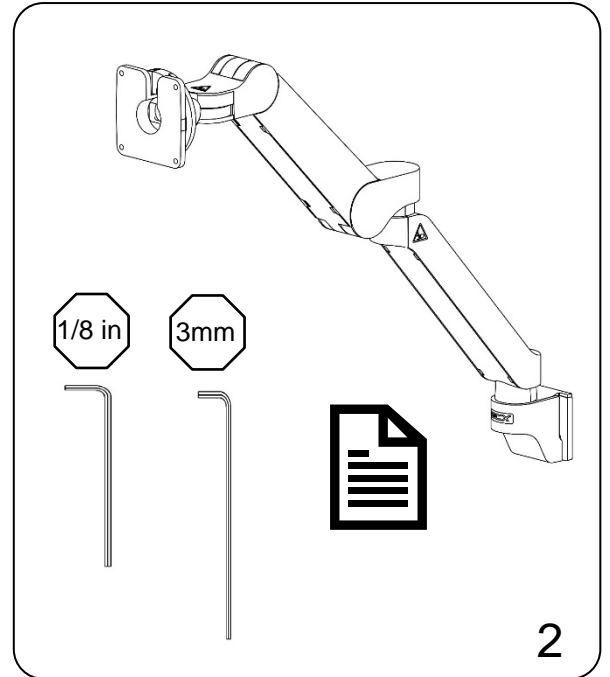

VHM-T Variable Height Arm with Angled Rear Extension

W	M MAX W x (D + 38 mm)
0.7 – 1.8 kg 1.5 – 4.0 lb	0.90 N-m 8.0 lb-in
1.6 - 2.7 kg 3.5 - 6.0 lb	1.36 N-m 12.0 lb-in

3