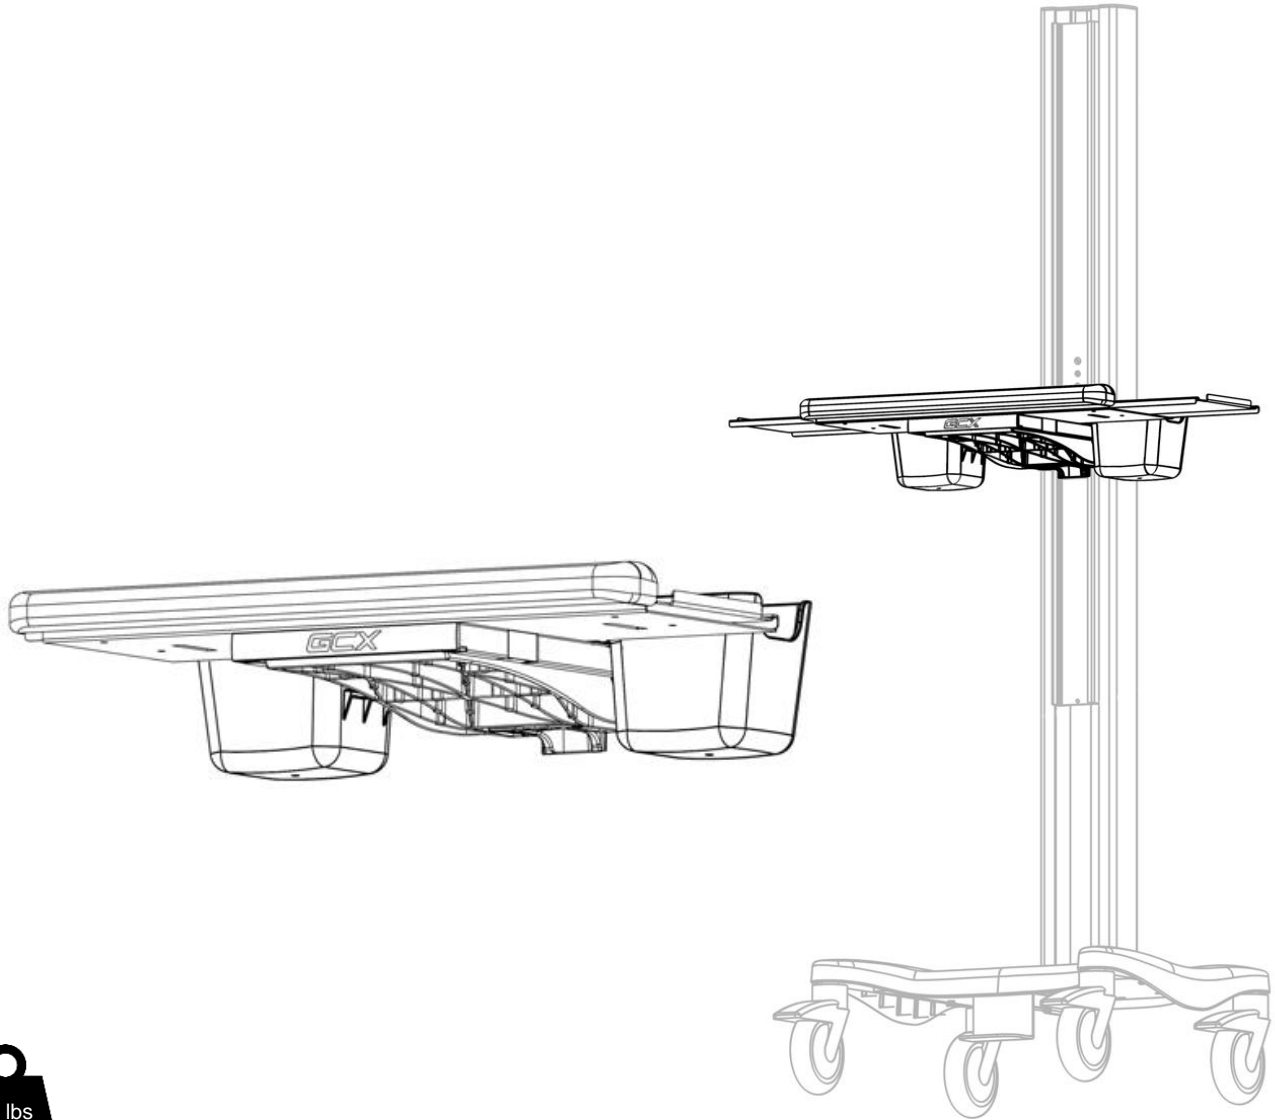

## Installation Guide

### VHRC Keyboard Mount

  
18 lbs  
8.4 kg  
Prod. Weight