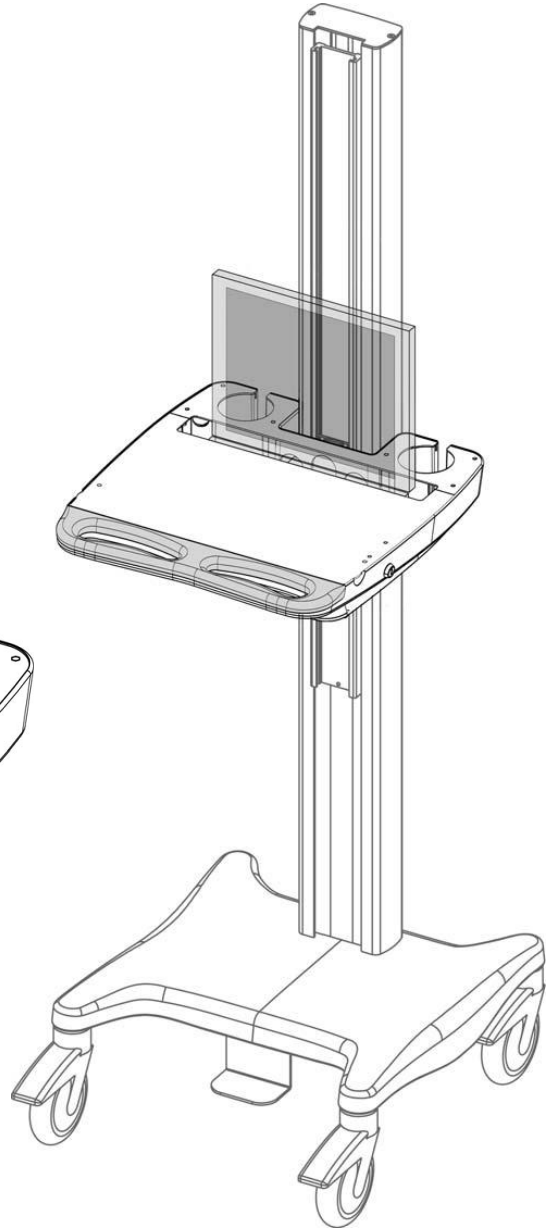

Installation Guide

Laptop Storage Module with Lock

 12.4 lbs
 5.6 kg
 Prod. Weight

 5mm		 1"	X4	 X4	 Optional
 Key	X2	 .75"	X4		