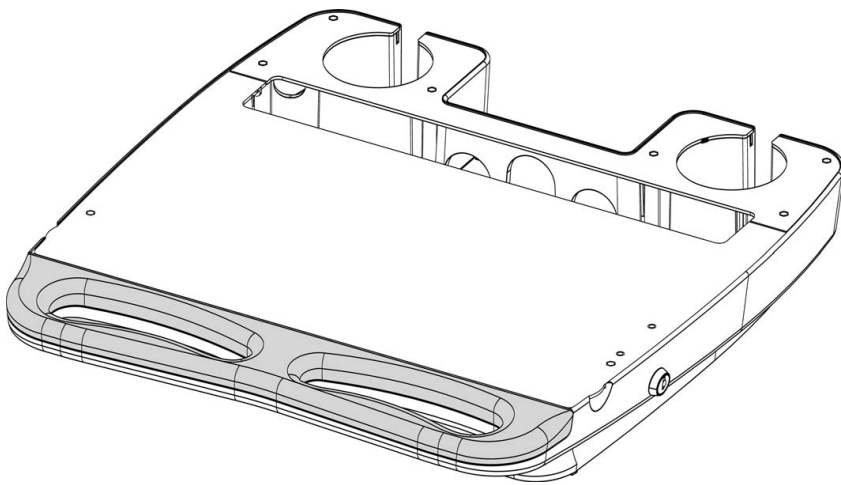

Installation Guide

Laptop Storage Module with Lock

 12.4 lbs
 5.6 kg
 Prod. Weight

 5mm		 1"	X4	 X4	 Optional
 Key	X2	 .75"	X4		