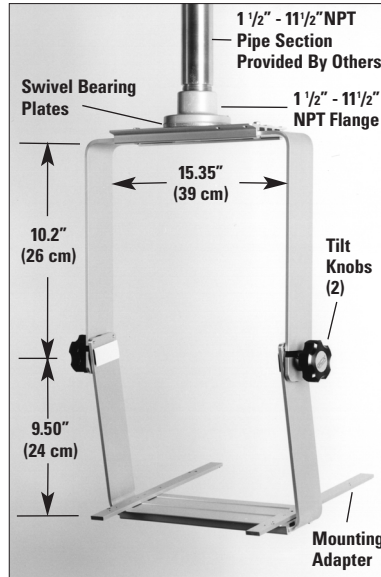

HP-0046-68