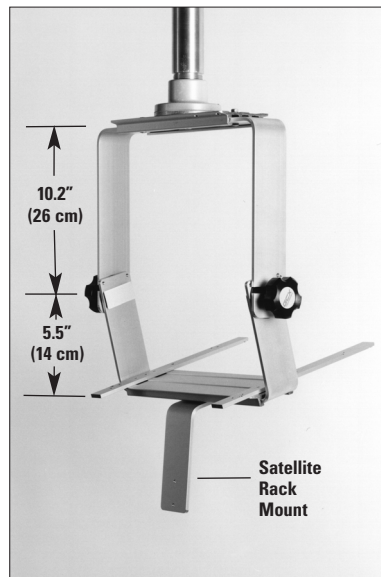

HP-0046-67
HP-0053-69

Ceiling Mount Assemblies

GCX P/N: HP-0046-68 (display & CMU)

GCX P/N: HP-0046-67 (display only)

Features:

- ☐ Full rotation
- ☐ Adjustable tilt for optimal viewing
- ☐ Durable anodized aluminum components
- ☐ Mounting Adapter attaches directly to monitor

NOTE: 1 1/2" - 11 1/2" NPT pipe section to be supplied by installer

Optional:

HP Satellite Rack Ceiling Mount Hanger

GCX P/N: HP-0053-69

Features:

- ☐ Installs easily to Ceiling Mount
- ☐ Attaches directly to rear surface of Satellite Rack

GCX® offers a complete range of mounting solutions. Please contact us or visit our web site for additional information.

GCX
CORPORATION

3875 Cypress Drive
Petaluma, CA 94954-5635
707.773.1100
800.228.2555 US/CAN
Fax 707.773.1180
www.gcx.com

GCX is an ISO9001 registered company.

6/00-2

TÜV
ESSEN

Deutscher
Akreditierungs
Rat
DAR
TGA-ZQ-37-95-00-0

CE

GCX is a registered trademark of GCX Corporation.

© 2000