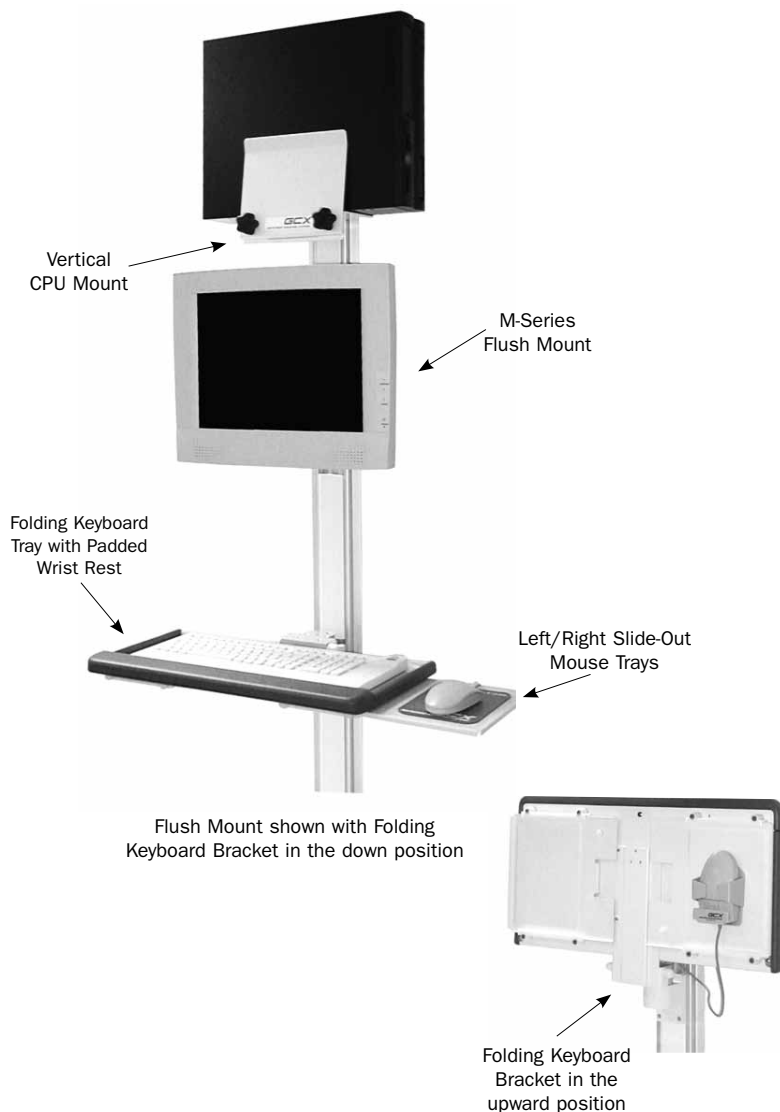

# M-Series™ Flush Mount Folding Keyboard Bracket Keyboard Tray with Left/Right Extension Trays Vertical CPU Mount

## M-Series Flush Mount for Flat Panel Display FLP-0009-04

- Flush mount permits mounting in areas with limited clearance and/or space
- Provides 5.3"/13.3 cm clearance from the wall
- VESA® FDMI™ 75/100 mm compatible
- Tilt mechanism maximum load: 30 lbs/13.6 kg
- Total arm maximum load: 60 lbs/27.3 kg

## Flush Folding Keyboard Mount WM-0010-67

- Flush folding mount allows keyboard tray to fold within 4"/10.2 cm from wall
- Does not include keyboard tray

## Keyboard Tray – 20.8"/52.8 cm with Left/Right Mouse Trays