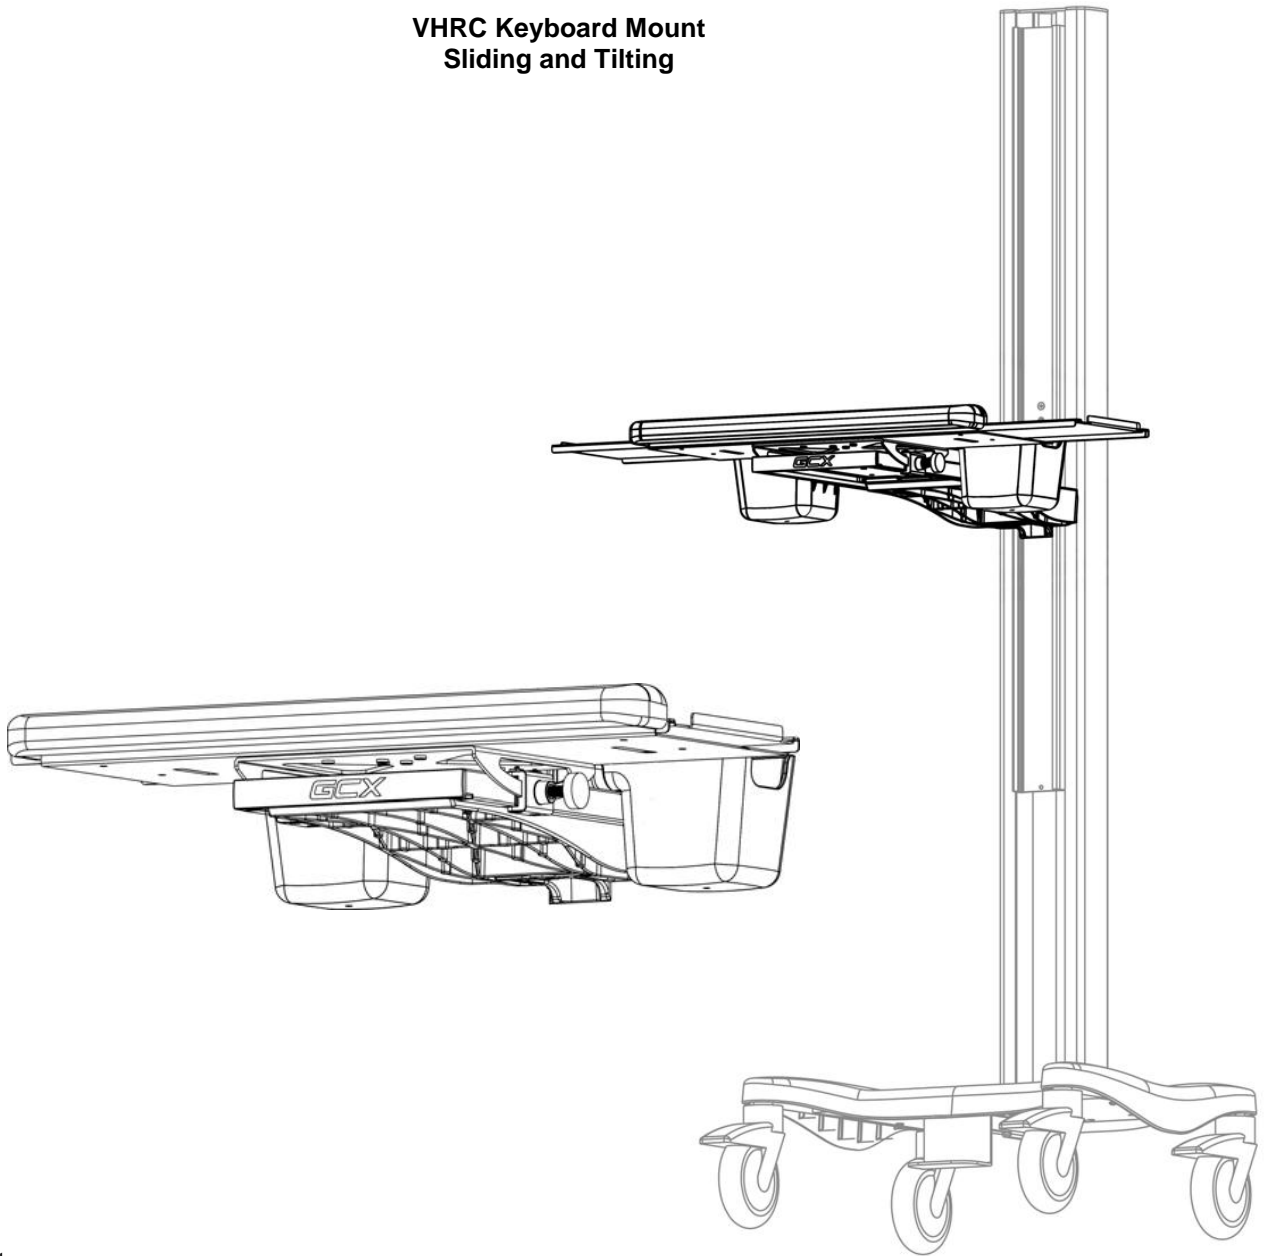

### VHRC Keyboard Mount Sliding and Tilting

  
18.5 lbs  
8.4 kg  
Prod. Weight