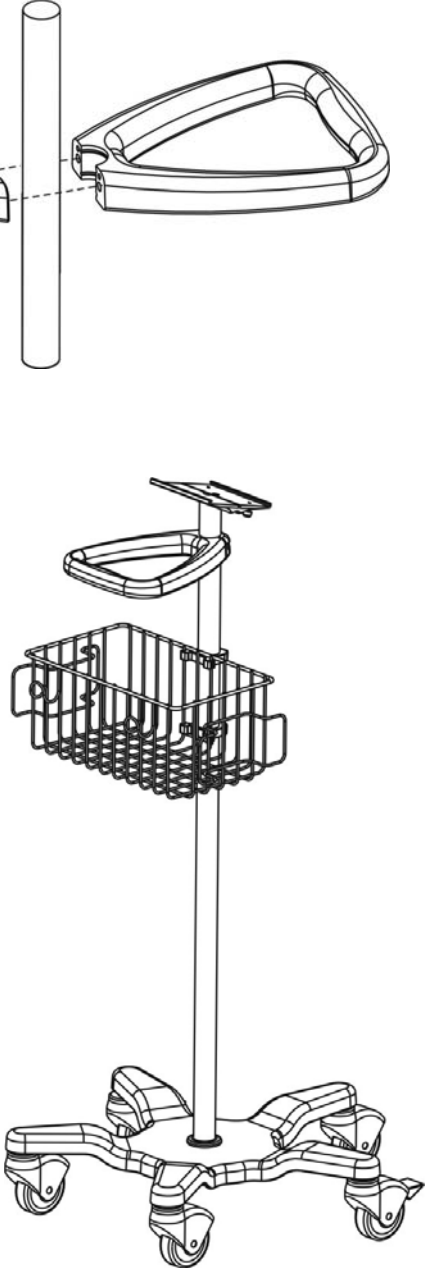

Light Duty Roll Stand Assembly Instructions

5

6

#10-32 x 9/16"

5/16 Flat Washer
 5/16 Split Lock Washer
 5/16-18 x 1-3/4" HHCS