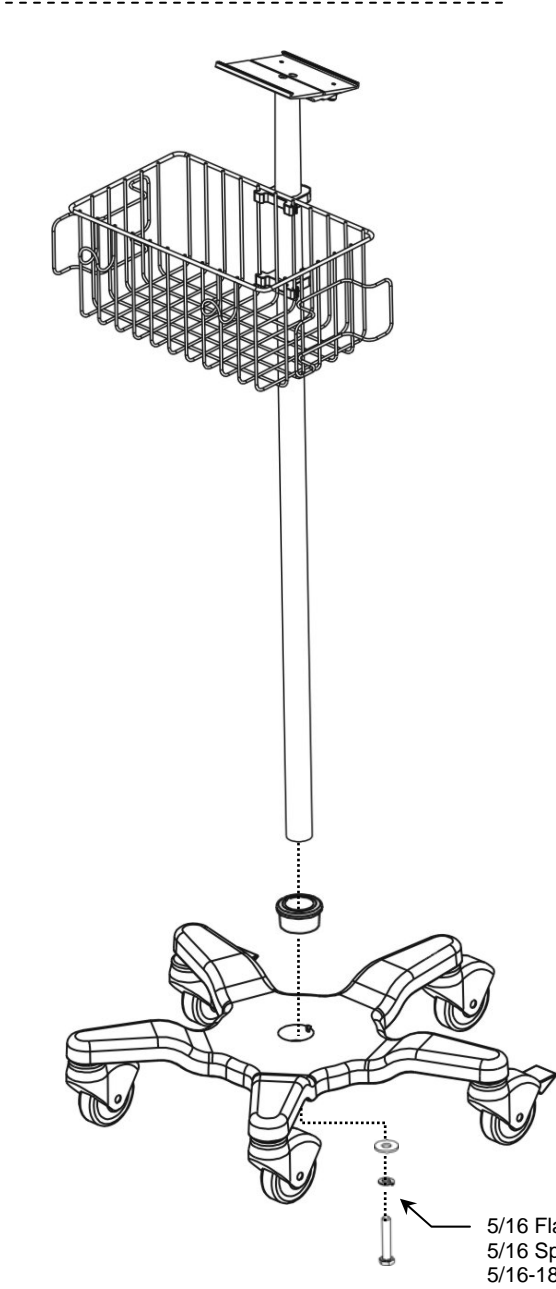

Light Duty Roll Stand Assembly Instructions

5

6

#10-32 x 9/16"

5/16 Flat Washer
 5/16 Split Lock Washer
 5/16-18 x 1-3/4" HHCS