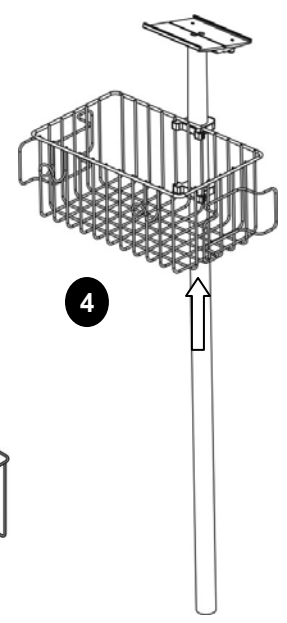

Light Duty Roll Stand Assembly Instructions

5

6

#10-32 x 9/16"

5/16 Flat Washer
 5/16 Split Lock Washer
 5/16-18 x 1-3/4" HHCS