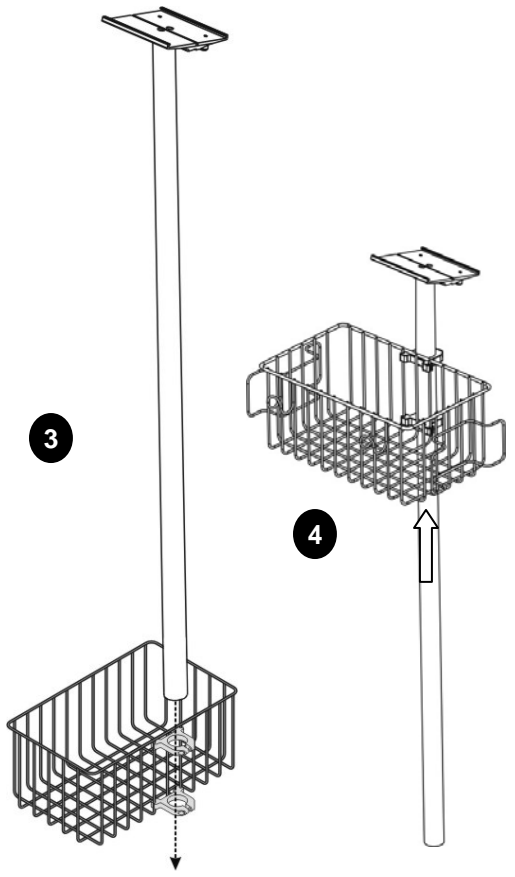

Light Duty Roll Stand Assembly Instructions

5

6

#10-32 x 9/16"

5/16 Flat Washer
 5/16 Split Lock Washer
 5/16-18 x 1-3/4" HHCS