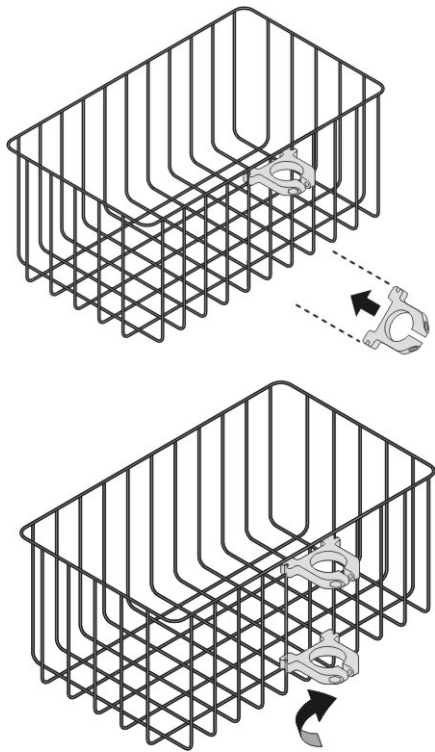

Light Duty Roll Stand Assembly Instructions

5

6

#10-32 x 9/16"

5/16 Flat Washer
 5/16 Split Lock Washer
 5/16-18 x 1-3/4" HHCS