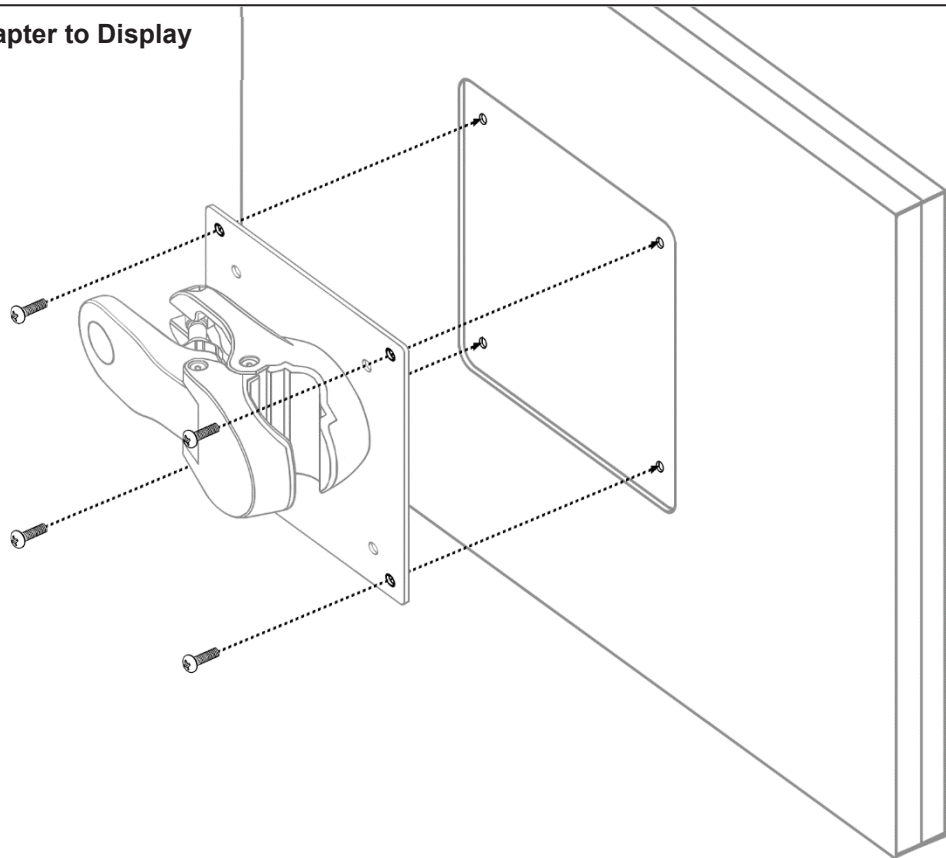

**Installation Guide**  
**PRC Post/Rail Clamp Quick Connect**  
**With VESA Compatible 75/100mm fixed Mounting Plate**

**Maximum Weight: 8 lbs / 3.6 kg**

**Parts Reference**

**(4) M4 x 8mm PHMS**

### Attaching PRC w/ VESA Adapter to Display

(4) M4 x 8mm PHMS

### Mounting to Pole/Post