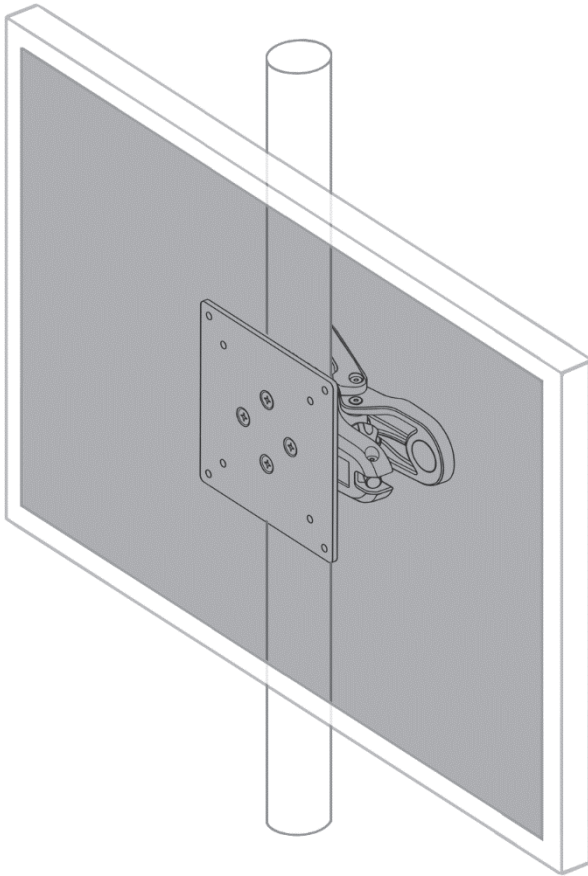

**Installation Guide**  
**PRC Post/Rail Clamp Quick Connect**  
**With VESA Compatible 75/100mm fixed Mounting Plate**

**Maximum Weight: 8 lbs / 3.6 kg**

**Parts Reference**

**(4) M4 x 8mm PHMS**

### Attaching PRC w/ VESA Adapter to Display

(4) M4 x 8mm PHMS

### Mounting to Pole/Post