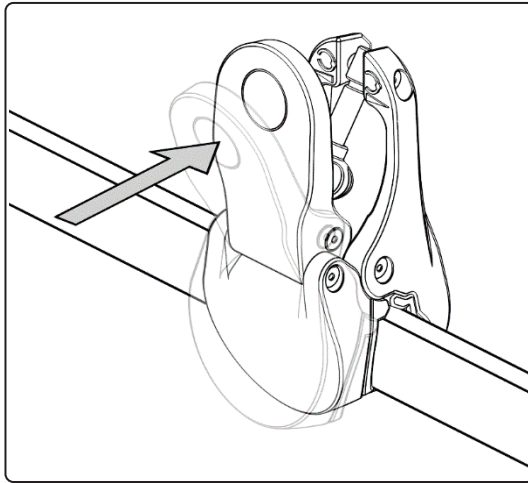

Mounting to Rail