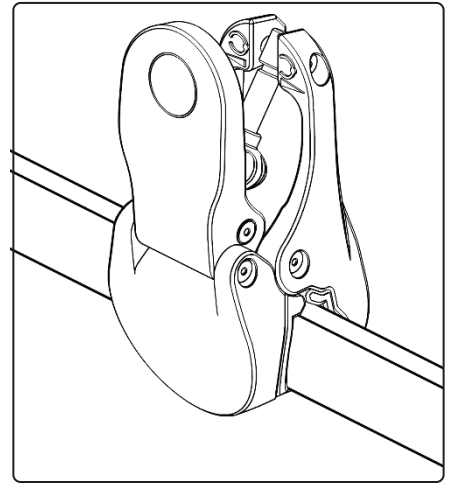

Mounting to Rail