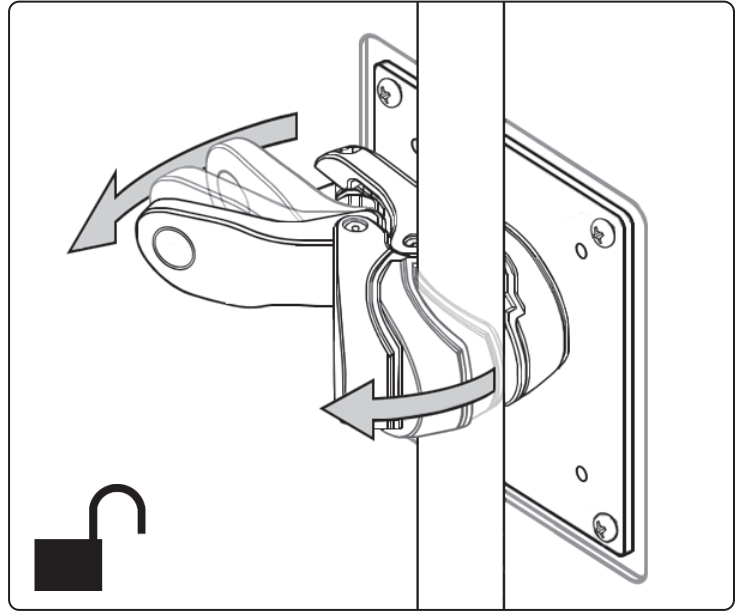

Mounting to Pole/Post