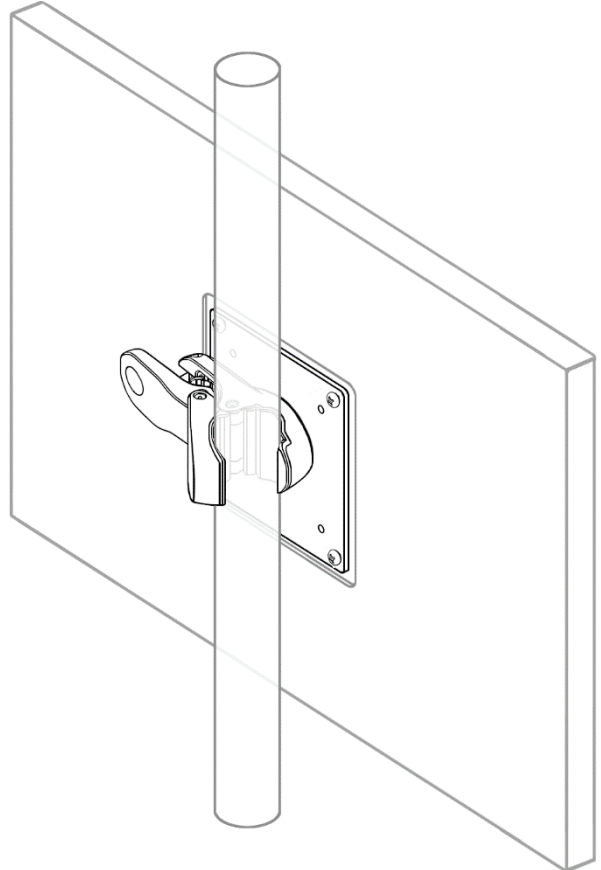

**Installation Guide**  
**PRC Post/Rail Clamp Quick Connect**  
**With VESA Compatible 75/100mm fixed Mounting Plate**

**Maximum Weight: 8 lbs / 3.6 kg**

**Parts Reference**

**(4) M4 x 8mm PHMS**

### Attaching PRC w/ VESA Adapter to Display

(4) M4 x 8mm PHMS

### Mounting to Pole/Post