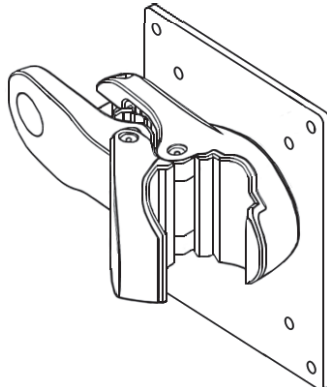

**Installation Guide**  
**PRC Post/Rail Clamp Quick Connect**  
**With VESA Compatible 75/100mm fixed Mounting Plate**

**Maximum Weight: 8 lbs / 3.6 kg**

**Parts Reference**

**(4) M4 x 8mm PHMS**

### Attaching PRC w/ VESA Adapter to Display

(4) M4 x 8mm PHMS