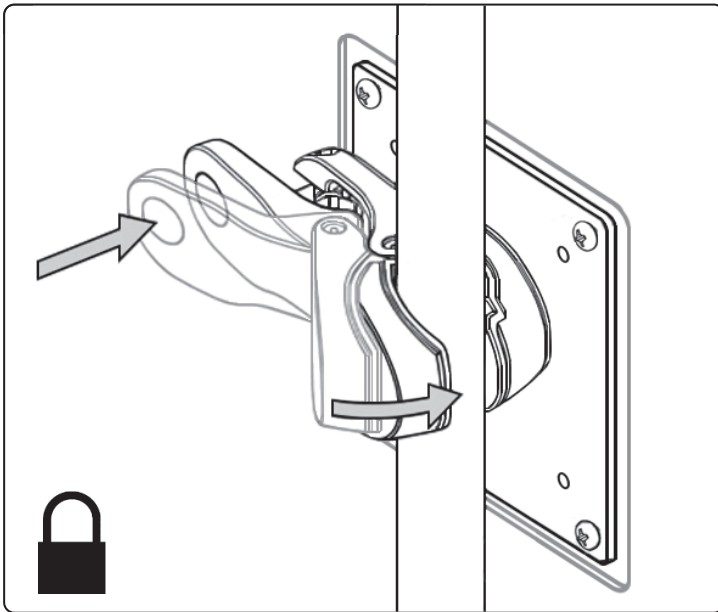

**Installation Guide**  
**PRC Post/Rail Clamp Quick Connect**  
**With VESA Compatible 75/100mm fixed Mounting Plate**

**Maximum Weight: 8 lbs / 3.6 kg**

**Parts Reference**

**(4) M4 x 8mm PHMS**

### Attaching PRC w/ VESA Adapter to Display

(4) M4 x 8mm PHMS

### Mounting to Pole/Post