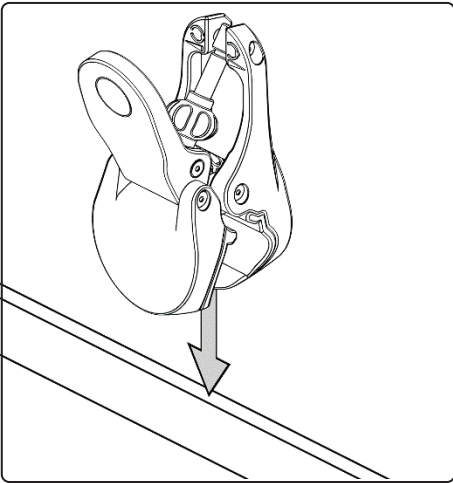

Mounting to Rail