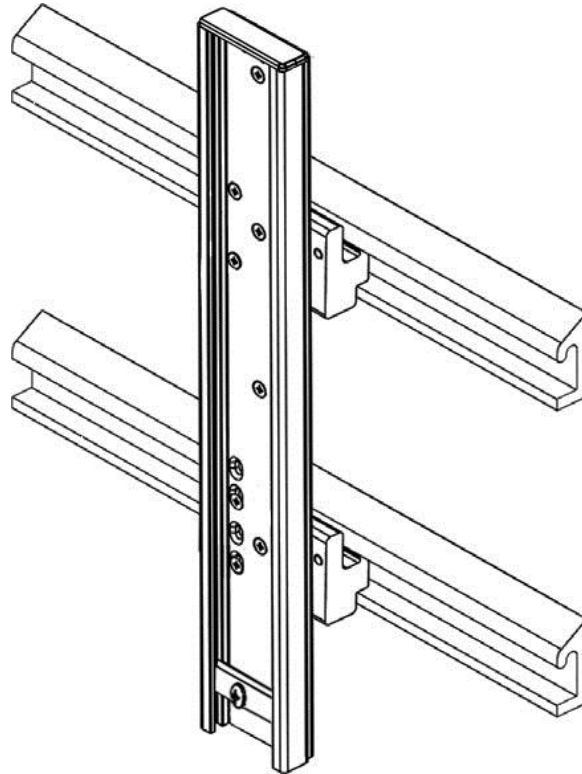

9.85" Channel for Amico Majestic Series Double Tier Horizontal Headwall (7 1/2" Spacing)

Warning: GCX makes no claim regarding the capacity of the vertical rail to carry a load. Refer to Amico / Modular Services Installation Guides and weight limits for Tracks and Headwalls.

1/8" (provided)

(not provided)

10-32x3/4"
X8

X2

X1

X1

X1